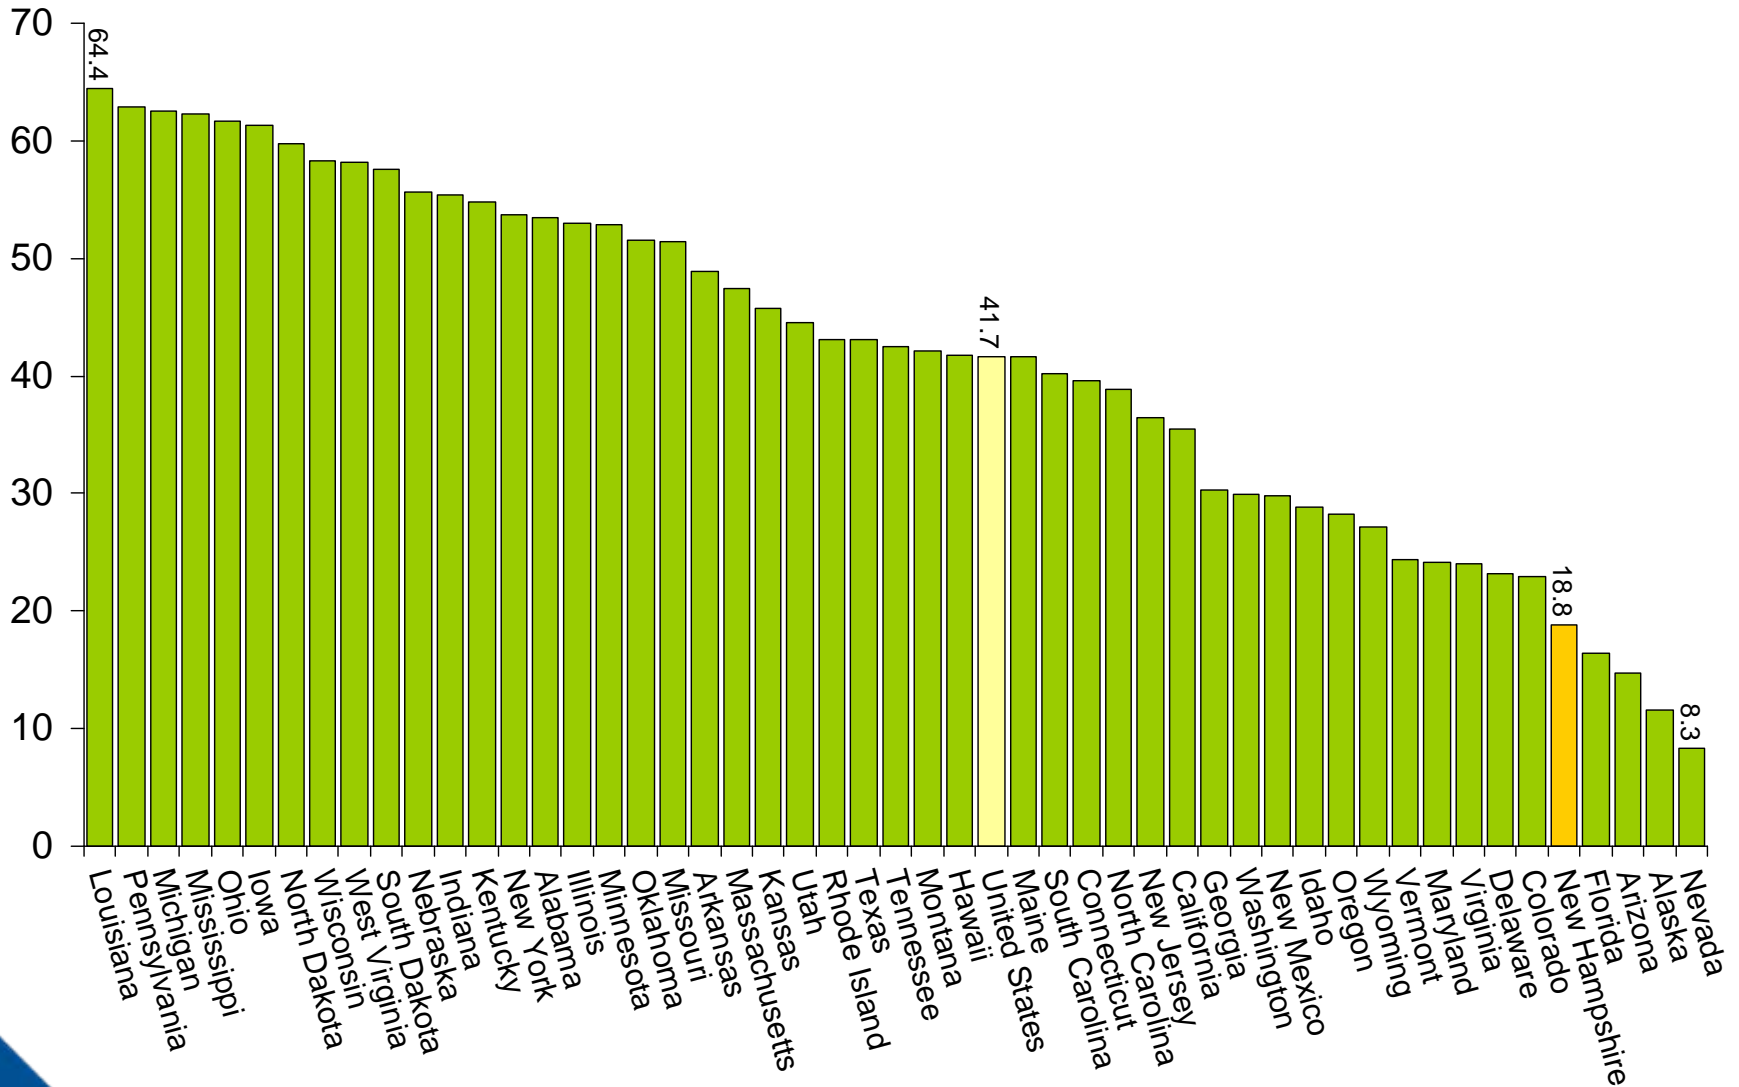

Percent of Residents Age 25-64 with a Bachelor's Degree or Higher Born In-State, 2005

Percent of Residents Age 25-64 with an Associate Degree Born In-State, 2005