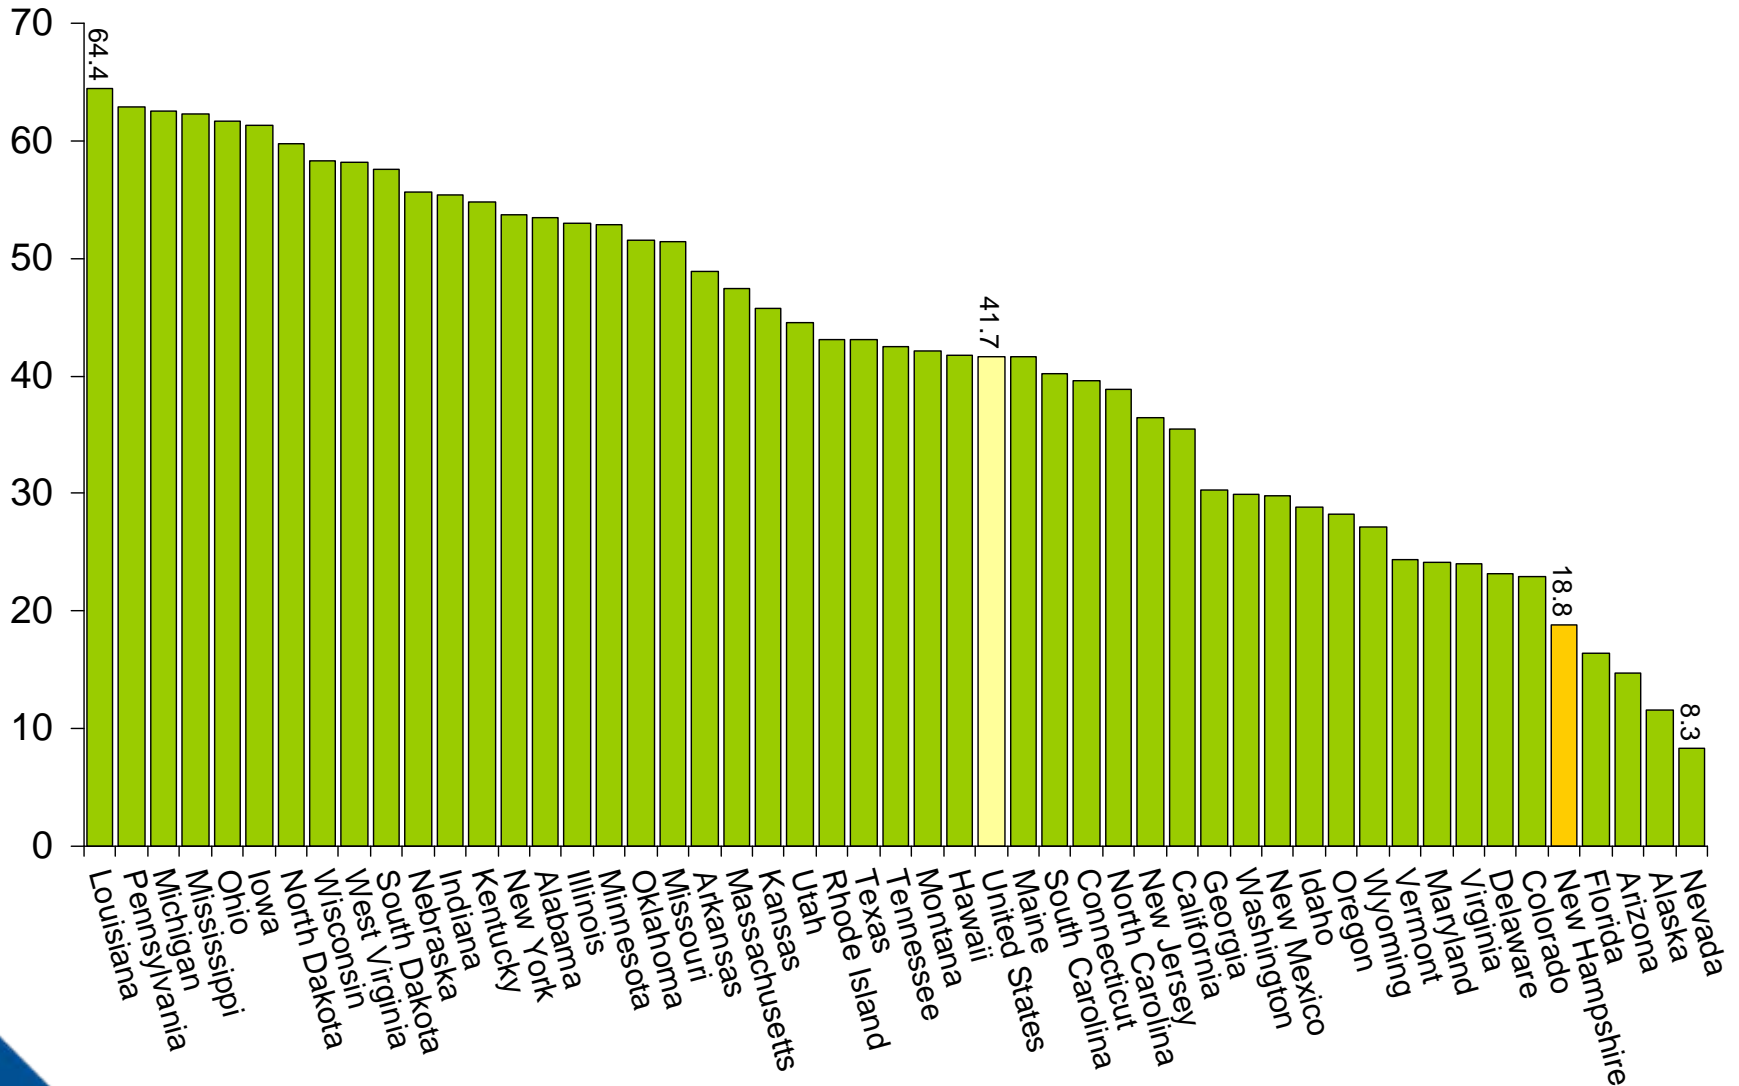

Percent of Residents Age 25-64 with a Bachelor's Degree or Higher Born In-State, 2005

Percent of Residents Age 25-64 with an Associate Degree Born In-State, 2005